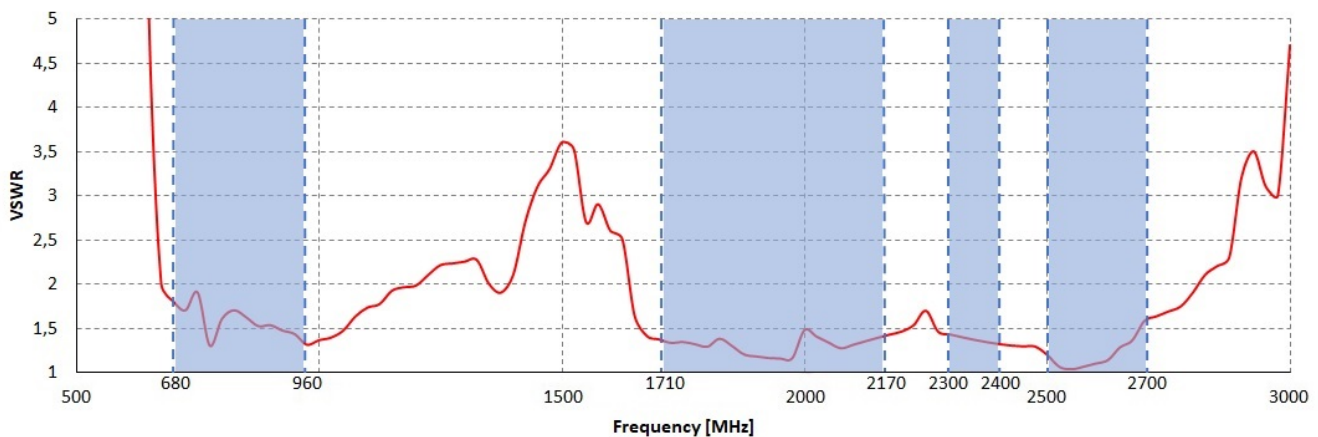

LTE SPECIFICATION

FREQUENCY	0.694-0.96 GHz 1.7 - 2.2 GHz 2.2 - 2.7 GHz
Supported LTE bands	1, 2, 3, 4, 5, 6, 7, 8, 9, 10, 12, 13, 14, 15, 16, 17, 18, 19, 20, 23, 25, 26, 27, 28, 29, 30, 33, 34, 35, 36, 37, 38, 39, 40, 41, 44, 53, 65, 66, 67, 68, 69, 70, 85
GAIN	0.694 - 0.96 GHz : 4 dBi 1.7 - 2.2 GHz : 5 dBi 2.2 - 2.7 GHz : 6 dBi
VSWR	<1.30, max <1.80
BEAMWIDTH	90°/90° ±30°
POLARIZATION	4x Vertical
IMPEDANCE	50 Ω

MECHANICAL SPECIFICATION

MATERIALS	ABS, aluminum, Fiberglass, galvanized steel
INGRESS PROTECTION	IP67
DIMENSIONS	272 x 276 x 96 mm 10.71 x 10.87 x 3.78 inch
WEIGHT	1.88 kg 4.15 lbs
OPERATING TEMPERATURE	From -40°C to 75°C From -40°F to 167°F

VSWR