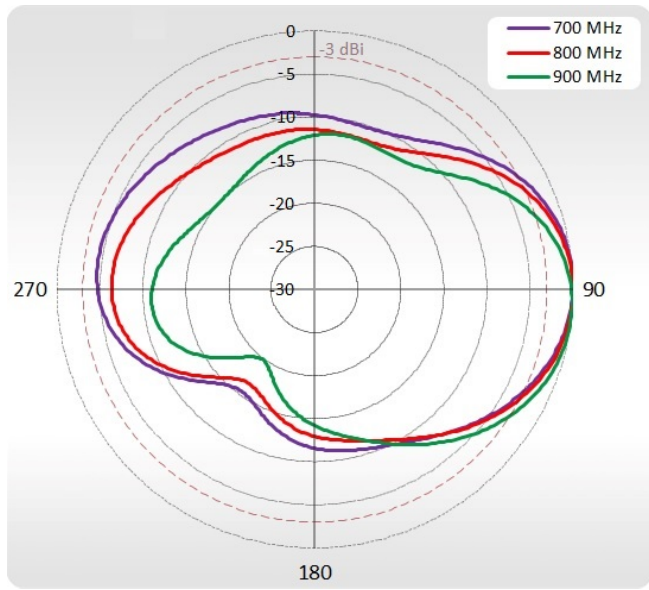

PLOTS

700-900 MHz Azimuth