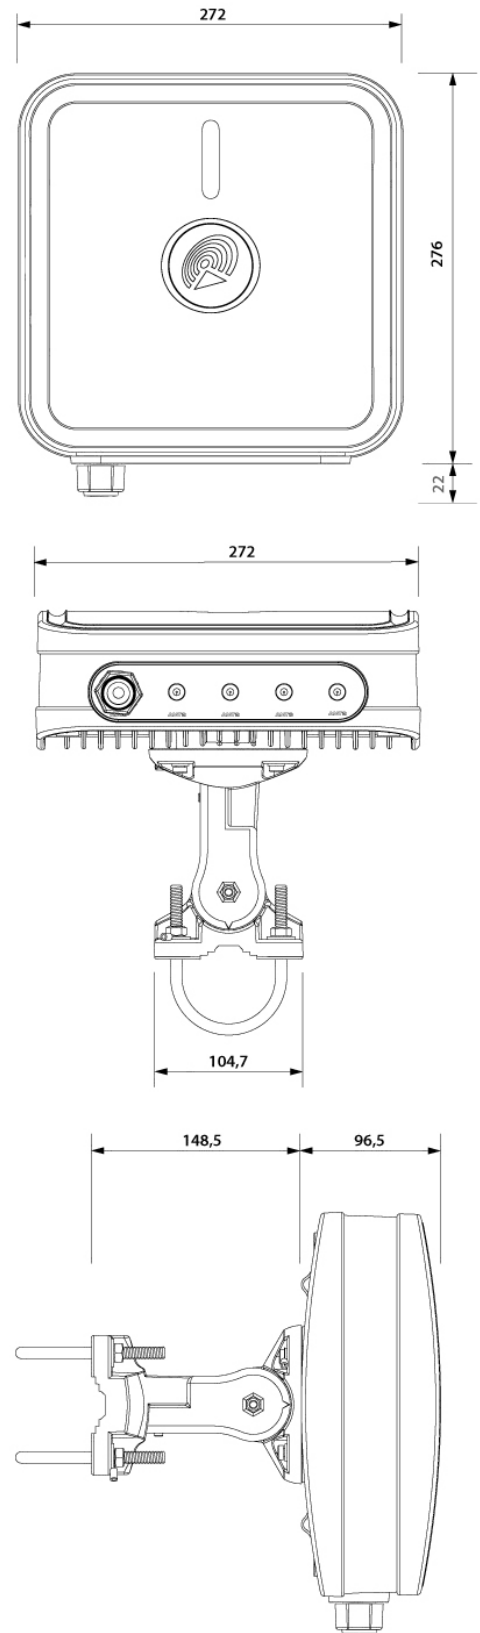

## MECHANICAL SPECIFICATION

MATERIALS	ABS, aluminum, Fiberglass, galvanized steel
INGRESS PROTECTION	IP67
DIMENSIONS	272 x 276 x 96 mm 10.71 x 10.87 x 3.78 inch
WEIGHT	1.88 kg 4.15 lbs
OPERATING TEMPERATURE	From -40°C to 75°C From -40°F to 167°F

## 2300-2700 MHz Azimuth

## DIMENSIONS