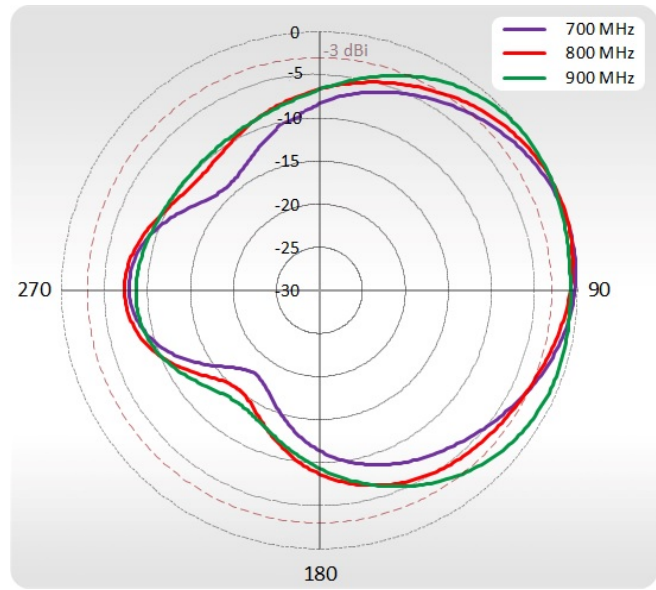

700-900 MHz Elevation