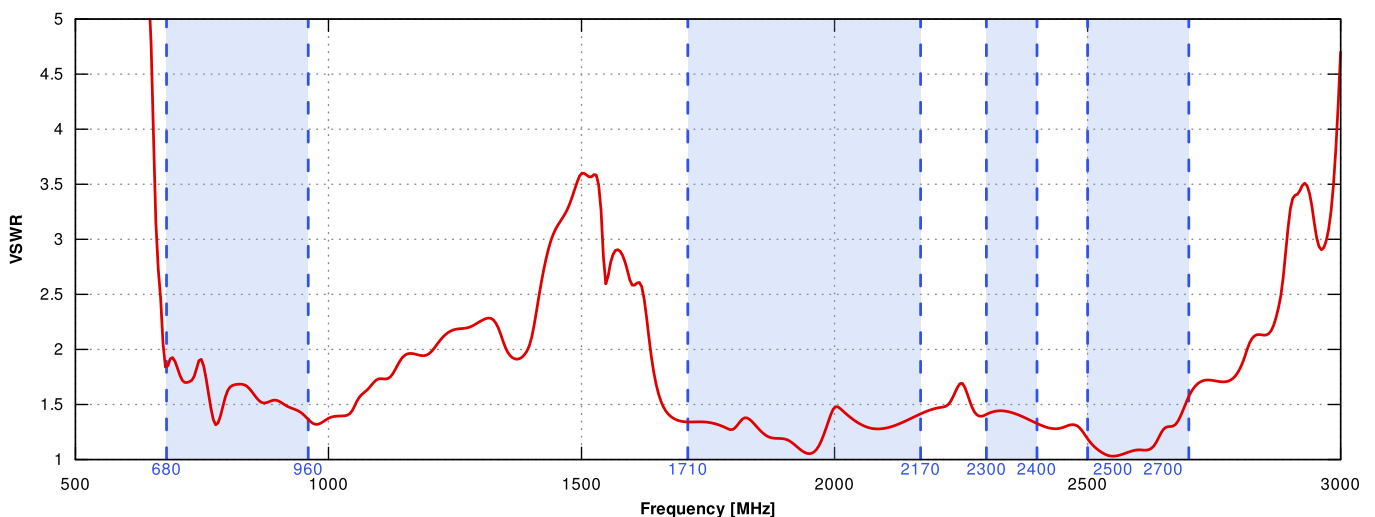

QuMax for TRB140

Integrated outdoor multi band high power LTE directional antenna + place to install Teltonika TRB140 (All-in-one)

QuMax offers the most powerful directional LTE antenna of all QuWireless antennas. It is dedicated to connections with long distance to base station. It is designed to have Teltonika **TRB140** router installed inside IP67 enclosure. It is the first choice for fixed installations in industrial environment.

FREQUENCY	0.694 - 0.96 GHz 1.7 - 2.2 GHz 2.2 - 2.7 GHz
SUPPORTED LTE/5G BANDS	1, 2, 3, 4, 5, 7, 8, 9, 10, 12, 13, 14, 17, 18, 19, 20, 25, 26, 27, 28, 29, 30, 33, 34, 35, 36, 37, 38, 39, 40, 41, 44, 53, 65, 66, 67, 68, 69, 85, 103, n80, n81, n82, n83, n84, n85, n89, n90, n95, n97, n98, n100, n101, n256
GAIN	0.694 - 0.96 GHz : 4 dBi 1.7 - 2.2 GHz : 5 dBi 2.2 - 2.7 GHz : 6 dBi
FRONT-TO-BACK	>8 dB
VSWR	<1.30, max <1.80
BEAMWIDTH	90°/90° ±30°
POLARIZATION	Vertical
IMPEDANCE	50 Ω

MECHANICAL SPECIFICATION

MATERIALS	ABS, aluminum, PTFE, Fiberglass
CONNECTOR TYPE	RJ45
INGRESS PROTECTION	IP67
DIMENSIONS	272 x 276 x 96 mm 10.71 x 10.87 x 3.78 inch
WEIGHT	1.8 kg 3.97 lbs
OPERATING TEMPERATURE	From -40°C to 80°C From -40°F to 176°F

PLOTS

VSWR

GAIN

From 700MHz to 900MHz

From 1.71GHz to 2.17GHz

From 2.3GHz to 2.7GHz

DIMENSIONS