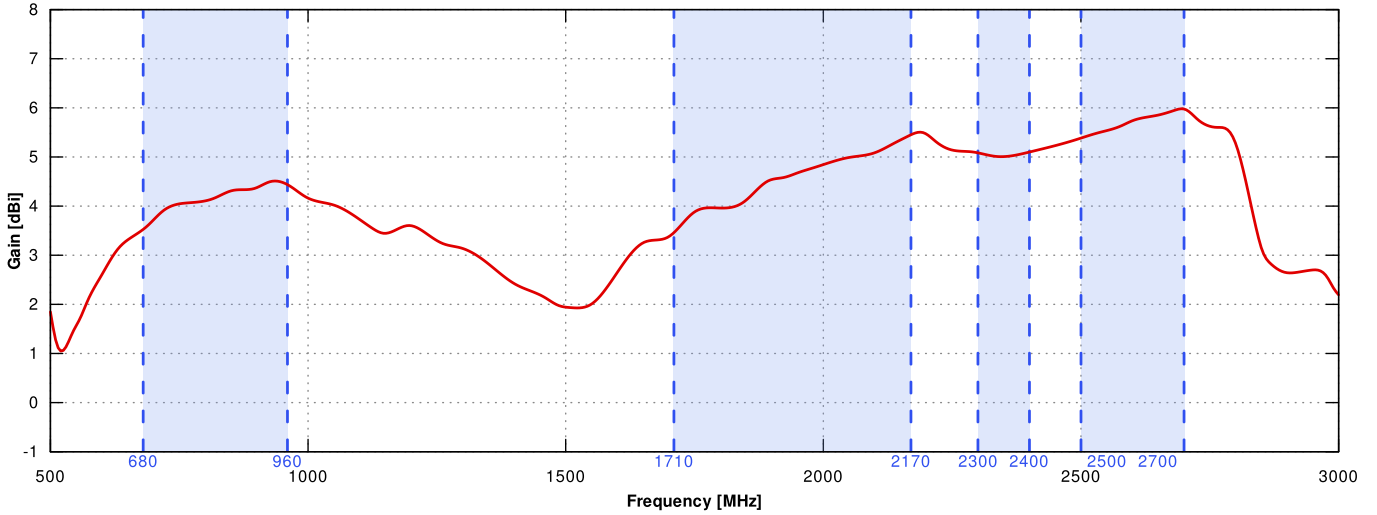

FREQUENCY	0.694 - 0.96 GHz 1.7 - 2.2 GHz 2.2 - 2.7 GHz
SUPPORTED LTE/5G BANDS	1, 2, 3, 4, 5, 7, 8, 9, 10, 12, 13, 14, 17, 18, 19, 20, 25, 26, 27, 28, 29, 30, 33, 34, 35, 36, 37, 38, 39, 40, 41, 44, 53, 65, 66, 67, 68, 69, 85, 103, n80, n81, n82, n83, n84, n85, n89, n90, n95, n97, n98, n100, n101, n256
GAIN	0.694 - 0.96 GHz : 4 dBi 1.7 - 2.2 GHz : 5 dBi 2.2 - 2.7 GHz : 6 dBi
FRONT-TO-BACK	>8 dB
VSWR	<1.30, max <1.80
BEAMWIDTH	90°/90° ±30°
POLARIZATION	Vertical
IMPEDANCE	50 Ω

MECHANICAL SPECIFICATION

MATERIALS	ABS, aluminum, PTFE, Fiberglass
CONNECTOR TYPE	RJ45
INGRESS PROTECTION	IP67
DIMENSIONS	272 x 276 x 96 mm 10.71 x 10.87 x 3.78 inch
WEIGHT	1.8 kg 3.97 lbs
OPERATING TEMPERATURE	From -40°C to 80°C From -40°F to 176°F

PLOTS

VSWR

GAIN

From 700MHz to 900MHz

From 1.71GHz to 2.17GHz

From 2.3GHz to 2.7GHz

DIMENSIONS