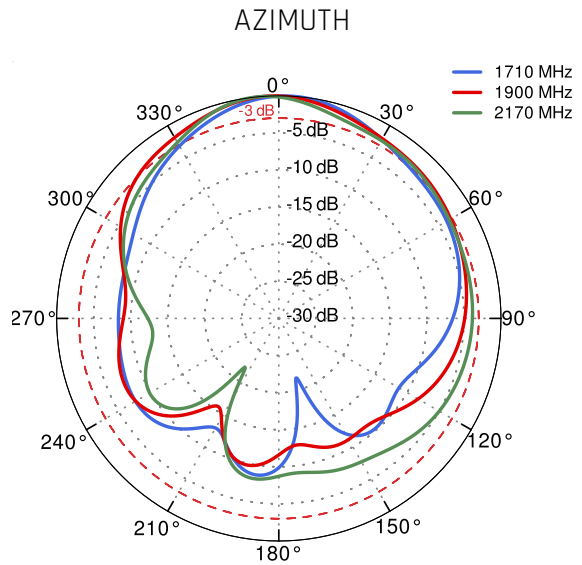

QuMax for TRB140

Integrated outdoor multi band high power LTE directional antenna + place to install Teltonika TRB140 (All-in-one)

QuMax offers the most powerful directional LTE antenna of all QuWireless antennas. It is dedicated to connections with long distance to base station. It is designed to have Teltonika **TRB140** router installed inside IP67 enclosure. It is the first choice for fixed installations in industrial environment.

FREQUENCY	0.694 - 0.96 GHz 1.7 - 2.2 GHz 2.2 - 2.7 GHz
SUPPORTED LTE/5G BANDS	1, 2, 3, 4, 5, 7, 8, 9, 10, 12, 13, 14, 17, 18, 19, 20, 25, 26, 27, 28, 29, 30, 33, 34, 35, 36, 37, 38, 39, 40, 41, 44, 53, 65, 66, 67, 68, 69, 85, 103, n80, n81, n82, n83, n84, n85, n89, n90, n95, n97, n98, n100, n101, n256
GAIN	0.694 - 0.96 GHz : 4 dBi 1.7 - 2.2 GHz : 5 dBi 2.2 - 2.7 GHz : 6 dBi
FRONT-TO-BACK	>8 dB
VSWR	<1.30, max <1.80
BEAMWIDTH	90°/90° ±30°
POLARIZATION	Vertical
IMPEDANCE	50 Ω

MECHANICAL SPECIFICATION

MATERIALS	ABS, aluminum, PTFE, Fiberglass
CONNECTOR TYPE	RJ45
INGRESS PROTECTION	IP67
DIMENSIONS	272 x 276 x 96 mm 10.71 x 10.87 x 3.78 inch
WEIGHT	1.8 kg 3.97 lbs
OPERATING TEMPERATURE	From -40°C to 80°C From -40°F to 176°F

PLOTS

VSWR

GAIN

From 700MHz to 900MHz

From 1.71GHz to 2.17GHz

From 2.3GHz to 2.7GHz

DIMENSIONS