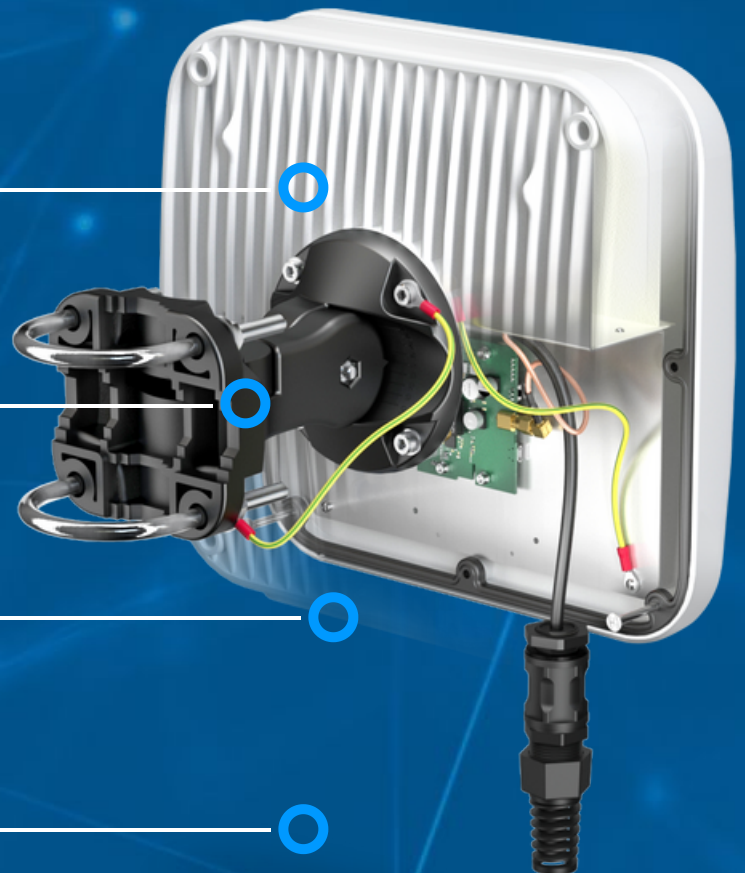

QuMax for TRB140

Integrated outdoor multi band high power LTE directional antenna + place to install Teltonika TRB140 (All-in-one)

QuMax offers the most powerful directional LTE antenna of all QuWireless antennas. It is dedicated to connections with long distance to base station. It is designed to have Teltonika **TRB140** router installed inside IP67 enclosure. It is the first choice for fixed installations in industrial environment.

ALL ANTENNAS AND TELTONIKA ROUTER INTEGRATED **IN ONE ENCLOSURE**

OUTDOOR ANTENNA WORKS IN **ANY WEATHER CONDITIONS**, IP67

ANTENNA **PERFECTLY MATCHED** WITH THE ROUTER

MADE IN **EUROPE**

LTE ANTENNA SPECIFICATION

MECHANICAL SPECIFICATION

MATERIALS	ABS, aluminum, PTFE, Fiberglass
CONNECTOR TYPE	RJ45
INGRESS PROTECTION	IP67
DIMENSIONS	272 x 276 x 96 mm 10.71 x 10.87 x 3.78 inch
WEIGHT	1.8 kg 3.97 lbs
OPERATING TEMPERATURE	From -40°C to 80°C From -40°F to 176°F