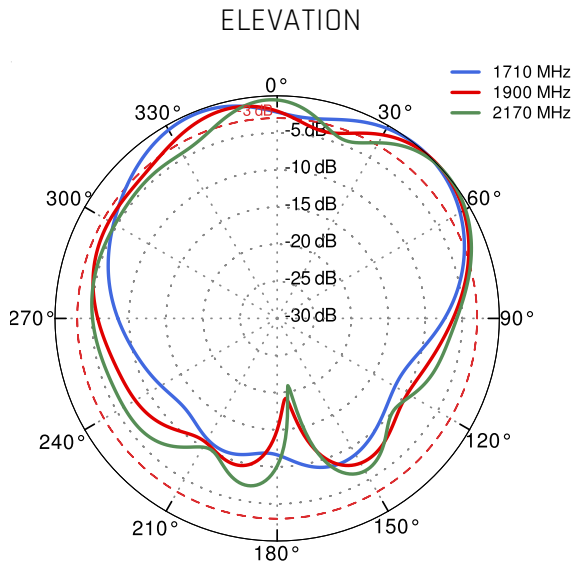

FREQUENCY	0.694 - 0.96 GHz 1.7 - 2.2 GHz 2.2 - 2.7 GHz
SUPPORTED LTE/5G BANDS	1, 2, 3, 4, 5, 7, 8, 9, 10, 12, 13, 14, 17, 18, 19, 20, 25, 26, 27, 28, 29, 30, 33, 34, 35, 36, 37, 38, 39, 40, 41, 44, 53, 65, 66, 67, 68, 69, 85, 103, n80, n81, n82, n83, n84, n85, n89, n90, n95, n97, n98, n100, n101, n256
GAIN	0.694 - 0.96 GHz : 4 dBi 1.7 - 2.2 GHz : 5 dBi 2.2 - 2.7 GHz : 6 dBi
FRONT-TO-BACK	>8 dB
VSWR	<1.30, max <1.80
BEAMWIDTH	90°/90° ±30°
POLARIZATION	Vertical
IMPEDANCE	50 Ω

MECHANICAL SPECIFICATION

MATERIALS	ABS, aluminum, PTFE, Fiberglass
CONNECTOR TYPE	RJ45
INGRESS PROTECTION	IP67
DIMENSIONS	272 x 276 x 96 mm 10.71 x 10.87 x 3.78 inch
WEIGHT	1.8 kg 3.97 lbs
OPERATING TEMPERATURE	From -40°C to 80°C From -40°F to 176°F

PLOTS

VSWR

GAIN

From 700MHz to 900MHz

From 1.71GHz to 2.17GHz

From 2.3GHz to 2.7GHz

DIMENSIONS