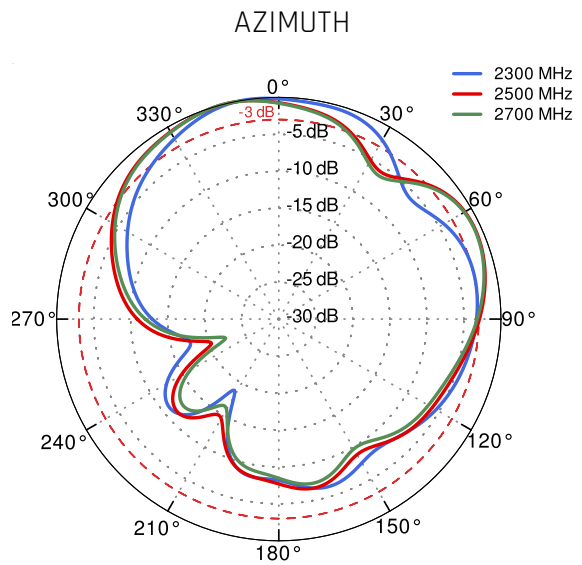

QuMax for TRB140

Integrated outdoor multi band high power LTE directional antenna + place to install Teltonika TRB140 (All-in-one)

QuMax offers the most powerful directional LTE antenna of all QuWireless antennas. It is dedicated to connections with long distance to base station. It is designed to have Teltonika **TRB140** router installed inside IP67 enclosure. It is the first choice for fixed installations in industrial environment.

FREQUENCY	0.694 - 0.96 GHz 1.7 - 2.2 GHz 2.2 - 2.7 GHz
SUPPORTED LTE/5G BANDS	1, 2, 3, 4, 5, 7, 8, 9, 10, 12, 13, 14, 17, 18, 19, 20, 25, 26, 27, 28, 29, 30, 33, 34, 35, 36, 37, 38, 39, 40, 41, 44, 53, 65, 66, 67, 68, 69, 85, 103, n80, n81, n82, n83, n84, n85, n89, n90, n95, n97, n98, n100, n101, n256
GAIN	0.694 - 0.96 GHz : 4 dBi 1.7 - 2.2 GHz : 5 dBi 2.2 - 2.7 GHz : 6 dBi
FRONT-TO-BACK	>8 dB
VSWR	<1.30, max <1.80
BEAMWIDTH	90°/90° ±30°
POLARIZATION	Vertical
IMPEDANCE	50 Ω

MECHANICAL SPECIFICATION

MATERIALS	ABS, aluminum, PTFE, Fiberglass
CONNECTOR TYPE	RJ45
INGRESS PROTECTION	IP67
DIMENSIONS	272 x 276 x 96 mm 10.71 x 10.87 x 3.78 inch
WEIGHT	1.8 kg 3.97 lbs
OPERATING TEMPERATURE	From -40°C to 80°C From -40°F to 176°F

PLOTS

VSWR

GAIN

From 700MHz to 900MHz

From 1.71GHz to 2.17GHz

From 2.3GHz to 2.7GHz

DIMENSIONS