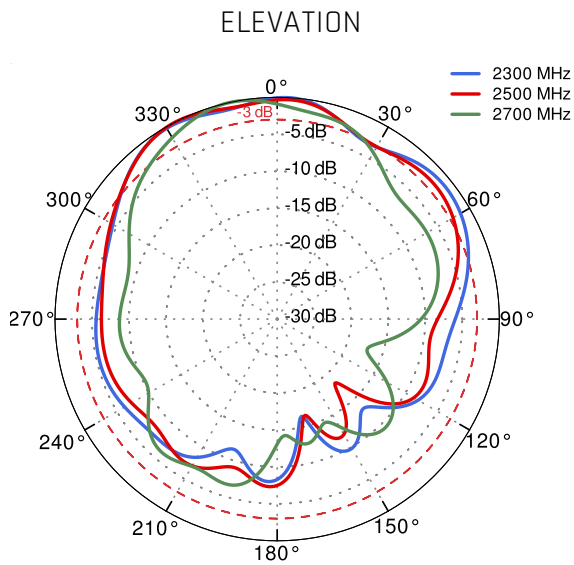

FREQUENCY	0.694 - 0.96 GHz 1.7 - 2.2 GHz 2.2 - 2.7 GHz
SUPPORTED LTE/5G BANDS	1, 2, 3, 4, 5, 7, 8, 9, 10, 12, 13, 14, 17, 18, 19, 20, 25, 26, 27, 28, 29, 30, 33, 34, 35, 36, 37, 38, 39, 40, 41, 44, 53, 65, 66, 67, 68, 69, 85, 103, n80, n81, n82, n83, n84, n85, n89, n90, n95, n97, n98, n100, n101, n256
GAIN	0.694 - 0.96 GHz : 4 dBi 1.7 - 2.2 GHz : 5 dBi 2.2 - 2.7 GHz : 6 dBi
FRONT-TO-BACK	>8 dB
VSWR	<1.30, max <1.80
BEAMWIDTH	90°/90° ±30°
POLARIZATION	Vertical
IMPEDANCE	50 Ω

MECHANICAL SPECIFICATION

MATERIALS	ABS, aluminum, PTFE, Fiberglass
CONNECTOR TYPE	RJ45
INGRESS PROTECTION	IP67
DIMENSIONS	272 x 276 x 96 mm 10.71 x 10.87 x 3.78 inch
WEIGHT	1.8 kg 3.97 lbs
OPERATING TEMPERATURE	From -40°C to 80°C From -40°F to 176°F

PLOTS

VSWR

GAIN

From 700MHz to 900MHz

From 1.71GHz to 2.17GHz

From 2.3GHz to 2.7GHz

DIMENSIONS