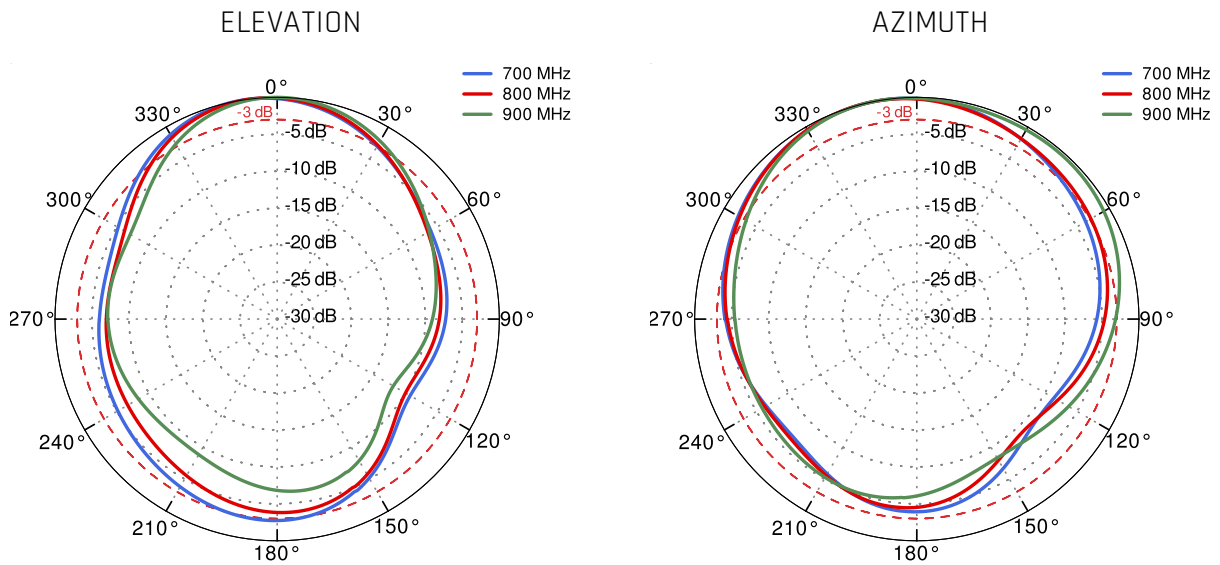

FREQUENCY	0.694 - 0.96 GHz 1.7 - 2.2 GHz 2.2 - 2.7 GHz
SUPPORTED LTE/5G BANDS	1, 2, 3, 4, 5, 7, 8, 9, 10, 12, 13, 14, 17, 18, 19, 20, 25, 26, 27, 28, 29, 30, 33, 34, 35, 36, 37, 38, 39, 40, 41, 44, 53, 65, 66, 67, 68, 69, 85, 103, n80, n81, n82, n83, n84, n85, n89, n90, n95, n97, n98, n100, n101, n256
GAIN	0.694 - 0.96 GHz : 4 dBi 1.7 - 2.2 GHz : 5 dBi 2.2 - 2.7 GHz : 6 dBi
FRONT-TO-BACK	>8 dB
VSWR	<1.30, max <1.80
BEAMWIDTH	90°/90° ±30°
POLARIZATION	Vertical
IMPEDANCE	50 Ω

MECHANICAL SPECIFICATION

MATERIALS	ABS, aluminum, PTFE, Fiberglass
CONNECTOR TYPE	RJ45
INGRESS PROTECTION	IP67
DIMENSIONS	272 x 276 x 96 mm 10.71 x 10.87 x 3.78 inch
WEIGHT	1.8 kg 3.97 lbs
OPERATING TEMPERATURE	From -40°C to 80°C From -40°F to 176°F

PLOTS

VSWR

GAIN

From 700MHz to 900MHz

From 1.71GHz to 2.17GHz

From 2.3GHz to 2.7GHz

DIMENSIONS